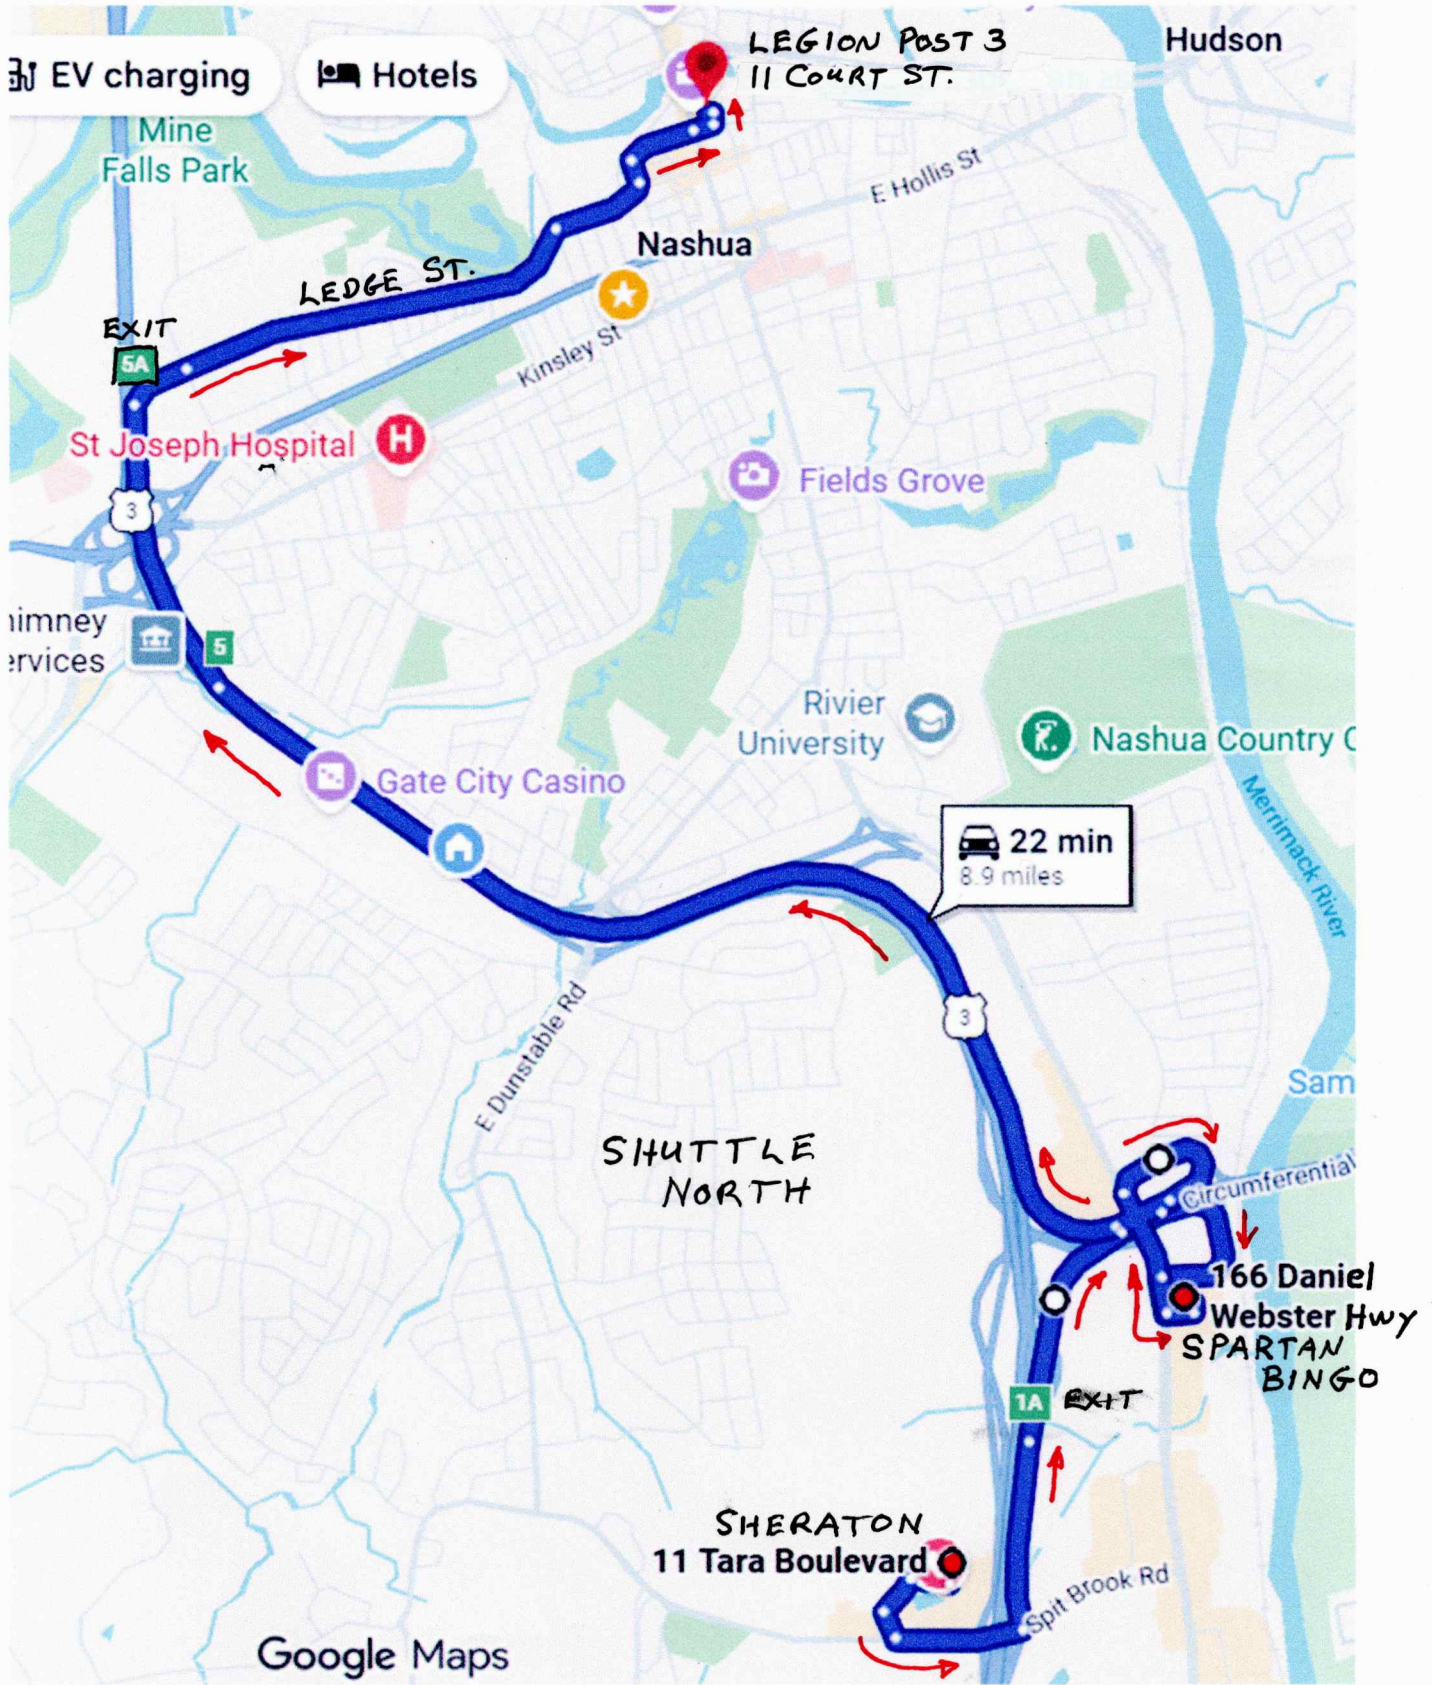

# SHUTTLE BUS ROUTE

Sheraton Nashua 11 Tara Blvd, Nashua, NH 03062 to 11 Court St, Nashua, NH 03060

Northbound Spartan shuttle via Bingo Hall to Nashua Legion Post 3

Southbound Spartan shuttle Nashua Legion Post 3 direct to Sheraton Tara

**Spartan Shuttle bus**

**Two shuttles will run from 3-10 PM on Thurs & Sat and 3-11 PM on Friday**

## **Parking**

**Spring St.**