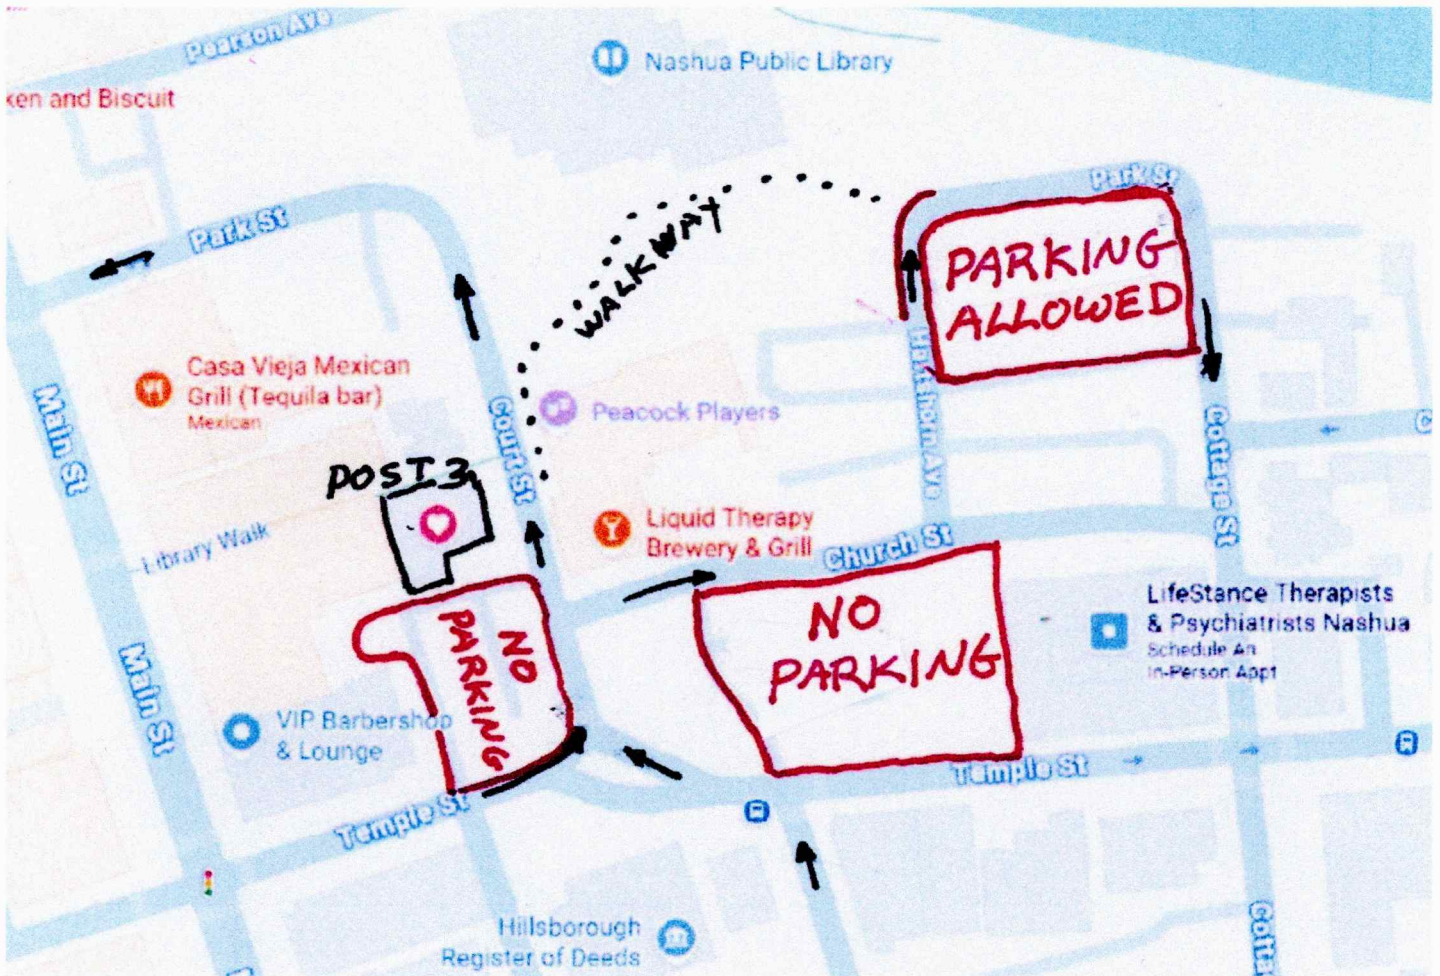

# SHUTTLE BUS ROUTE

Sheraton Nashua 11 Tara Blvd, Nashua, NH 03062 to 11 Court St, Nashua, NH 03060

Northbound Spartan shuttle via Bingo Hall to Nashua Legion Post 3

Southbound Spartan shuttle Nashua Legion Post 3 direct to Sheraton Tara

**Spartan Shuttle bus**

**Two shuttles will run from 3-10 PM on Thurs & Sat and 3-11 PM on Friday**

## **Parking**

**Spring St.**